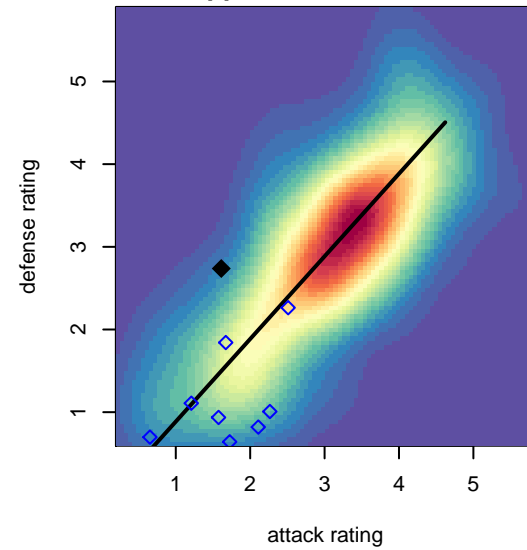

# Shoreline SC Verrou G01

Shoreline, WA  
G01 total strength=1427  
attack=5.01 defense=15.45  
spr league = Win PSPL Classic 2 (01) U16

alt names used:

Venues played:  
2016 Xtreme Cup GU16  
2016 Win PSPL Classic 2 (01) U16

**attack and defense variance (black dot)  
relative to other teams  
and top 10 in region**

**attack and defense rating  
relative to others at age  
and all opponents in last 13 months**

**attack and defense rating  
relative to others at age  
and all opponents in last 13 months**

**Performance relative to 13 month average**

**Performance relative to 13 month average**

Distribution of opponents  
 Red = Lose zone, Blue = Win zone, Green = Even  
 Black line separates win/lose zones