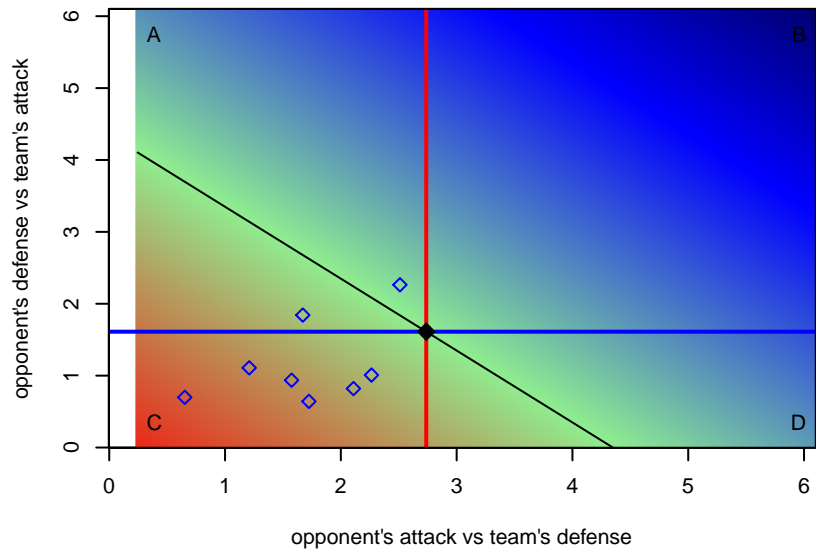

# Shoreline SC Verrou G01

Shoreline, WA  
G01 total strength=1427  
attack=5.01 defense=15.45  
spr league = Win PSPL Classic 2 (01) U16

alt names used:

Venues played:  
2016 Xtreme Cup GU16  
2016 Win PSPL Classic 2 (01) U16

**attack and defense variance (black dot)  
relative to other teams  
and top 10 in region**

**attack and defense rating  
relative to others at age  
and all opponents in last 13 months**

**attack and defense rating  
relative to others at age  
and all opponents in last 13 months**

**Performance relative to 13 month average**

**Performance relative to 13 month average**

Distribution of opponents  
 Red = Lose zone, Blue = Win zone, Green = Even  
 Black line separates win/lose zones