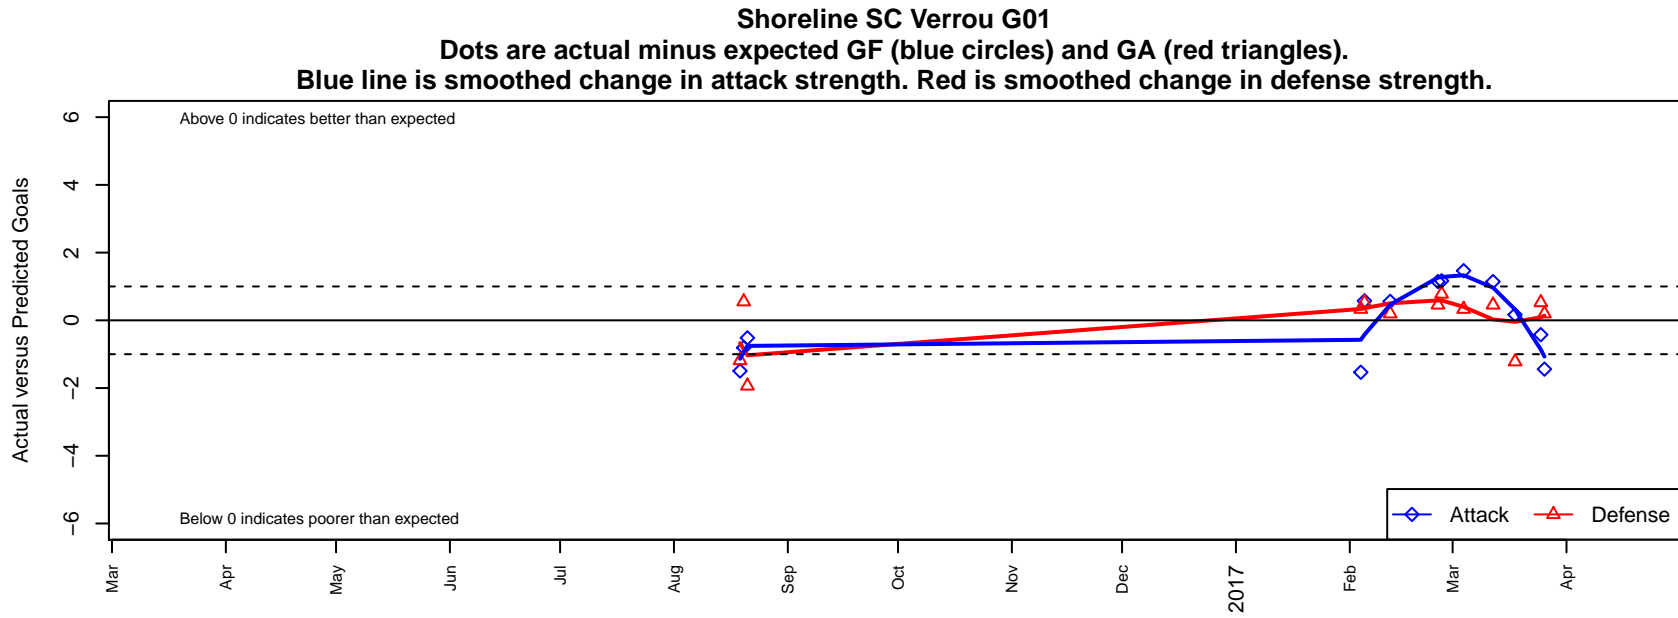

# Shoreline SC Verrou G01

Shoreline, WA  
G01 total strength=1427  
attack=5.01 defense=15.45  
spr league = Win PSPL Classic 2 (01) U16

alt names used:

Venues played:  
2016 Xtreme Cup GU16  
2016 Win PSPL Classic 2 (01) U16

**attack and defense variance (black dot)  
relative to other teams  
and top 10 in region**

**attack and defense rating  
relative to others at age  
and all opponents in last 13 months**

**attack and defense rating  
relative to others at age  
and all opponents in last 13 months**

**Performance relative to 13 month average**

**Performance relative to 13 month average**

Distribution of opponents  
 Red = Lose zone, Blue = Win zone, Green = Even  
 Black line separates win/lose zones