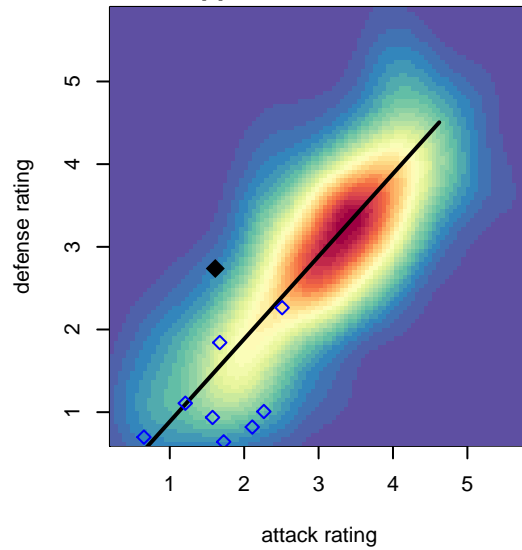

# Shoreline SC Verrou G01

Shoreline, WA  
G01 total strength=1427  
attack=5.01 defense=15.45  
spr league = Win PSPL Classic 2 (01) U16

alt names used:

Venues played:  
2016 Xtreme Cup GU16  
2016 Win PSPL Classic 2 (01) U16

**attack and defense variance (black dot)  
relative to other teams  
and top 10 in region**

**attack and defense rating  
relative to others at age  
and all opponents in last 13 months**

**attack and defense rating  
relative to others at age  
and all opponents in last 13 months**

**Performance relative to 13 month average**

**Performance relative to 13 month average**

Distribution of opponents  
 Red = Lose zone, Blue = Win zone, Green = Even  
 Black line separates win/lose zones