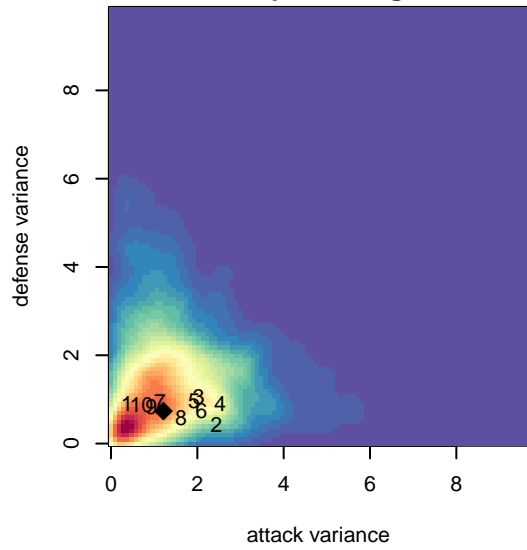

# Shoreline SC Verrou G01

Shoreline, WA  
G01 total strength=1427  
attack=5.01 defense=15.45  
spr league = Win PSPL Classic 2 (01) U16

alt names used:

Venues played:  
2016 Xtreme Cup GU16  
2016 Win PSPL Classic 2 (01) U16

**attack and defense variance (black dot)  
relative to other teams  
and top 10 in region**

**attack and defense rating  
relative to others at age  
and all opponents in last 13 months**

**attack and defense rating  
relative to others at age  
and all opponents in last 13 months**

**Performance relative to 13 month average**

**Performance relative to 13 month average**

Distribution of opponents  
 Red = Lose zone, Blue = Win zone, Green = Even  
 Black line separates win/lose zones